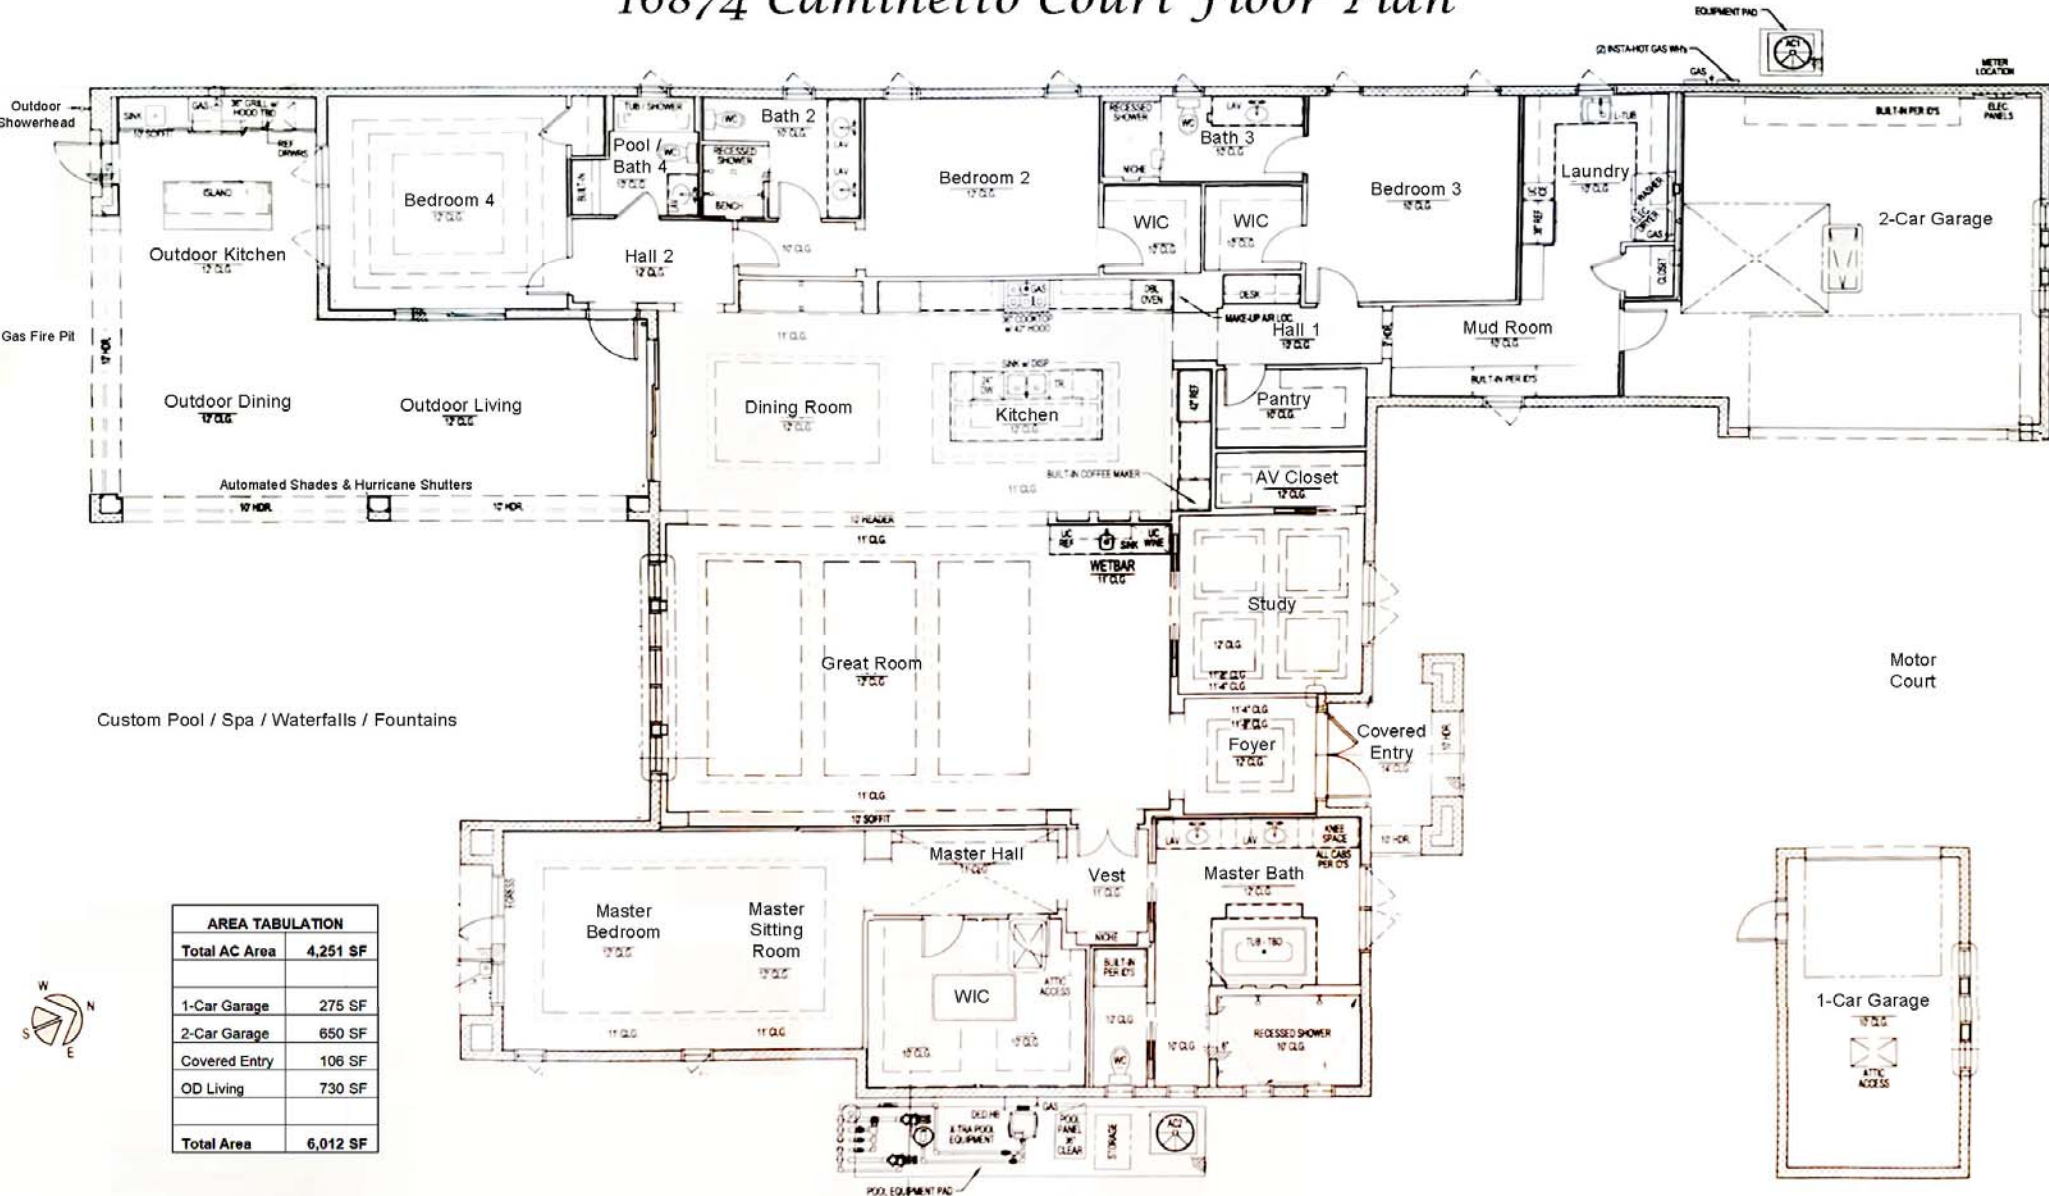

# 16874 Caminetto Court Floor Plan

AREA TABULATION	
Total AC Area	4,251 SF
1-Car Garage	275 SF
2-Car Garage	650 SF
Covered Entry	106 SF
OD Living	730 SF
<b>Total Area</b>	<b>6,012 SF</b>