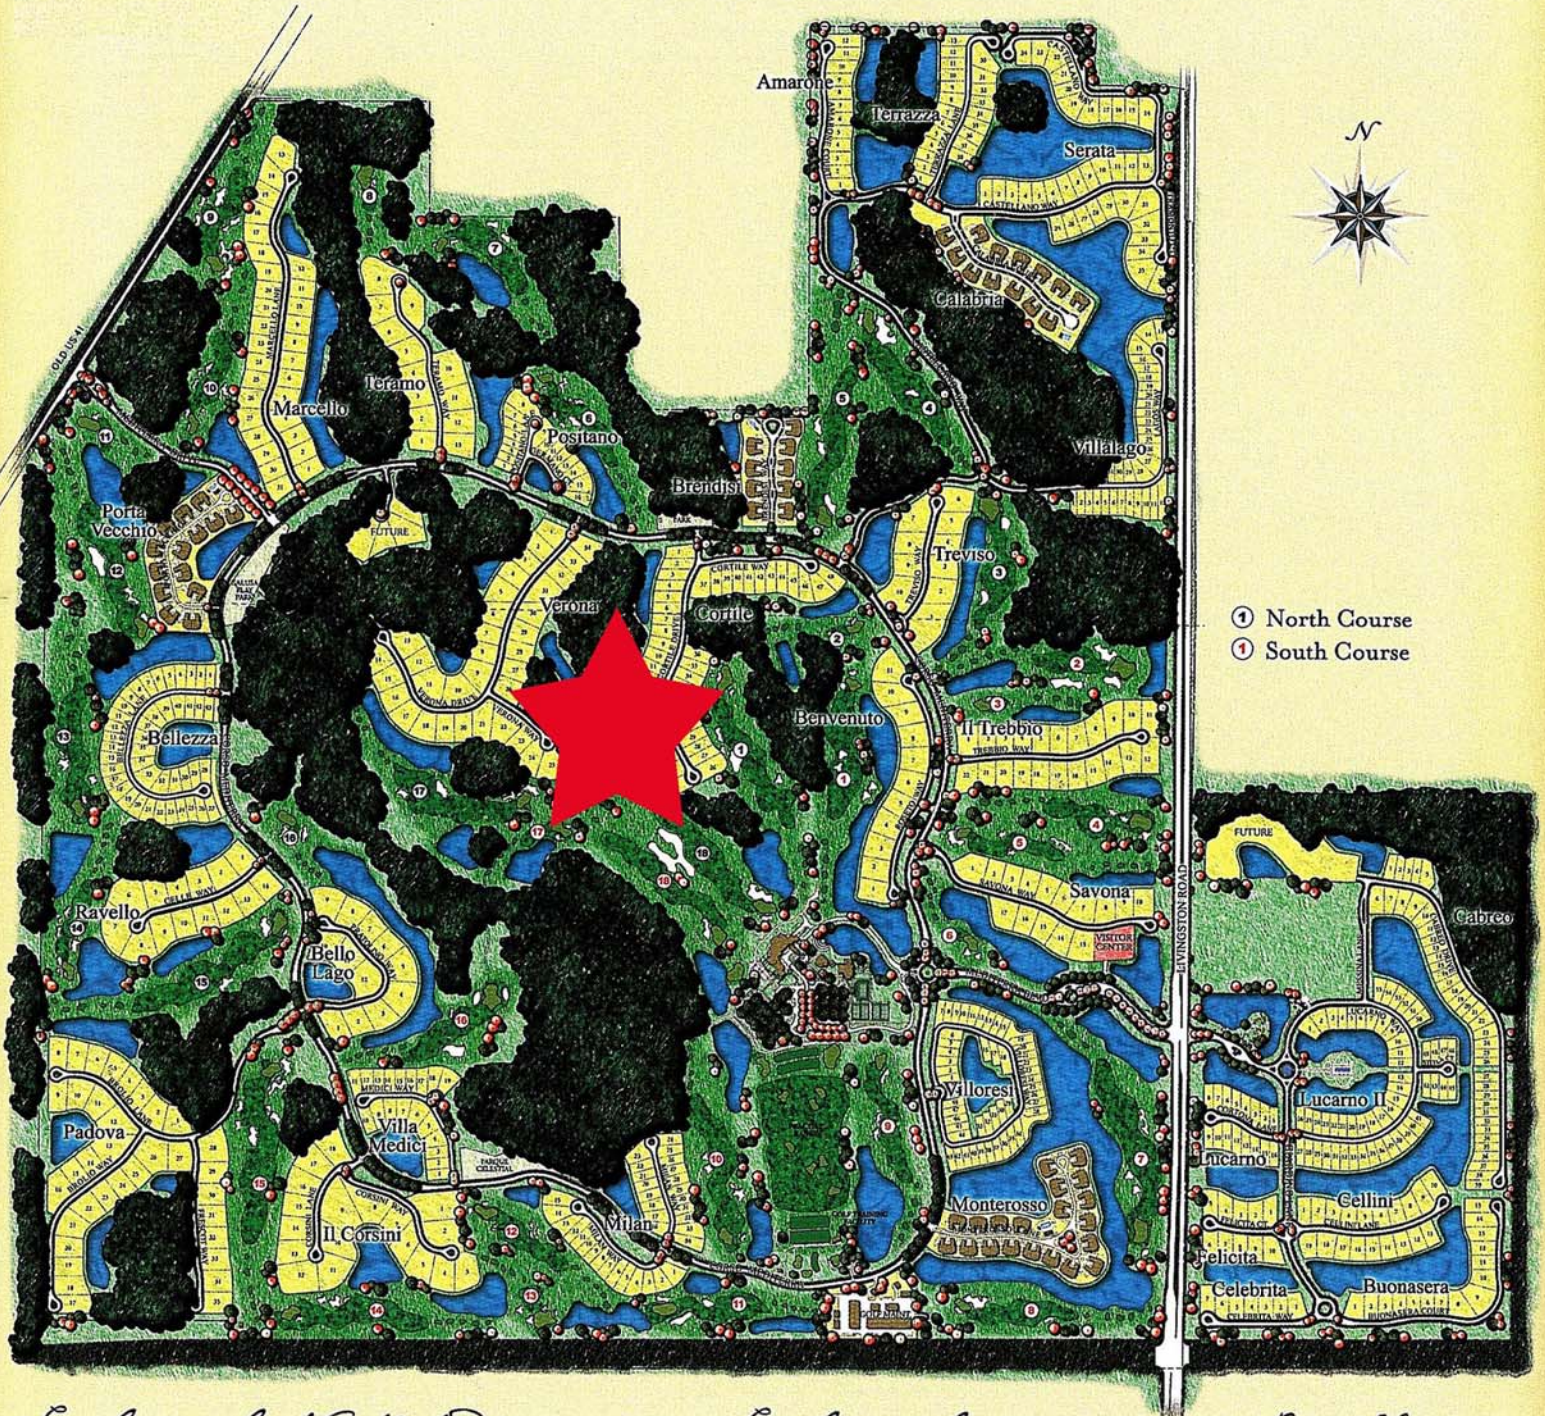

# Property Location on the Mediterra Golf and Beach Club Site Plan

- ① North Course
- ② South Course

## Single-family Neighborhoods

Amarone	Cortile	Ravello
Bello Lago	Felicita	Savona
Benvenuto	Il Corsini	Serata
Buonasera	Il Trebbio	Teramo
Celebrita	Marcello	Treviso
Cellini	Padova	Verona

## Single-family Villa Neighborhoods

Bellezza	Medici	Terrazza
Cabreo	Milan	Villalago
Lucarno	Positano	Villoresi