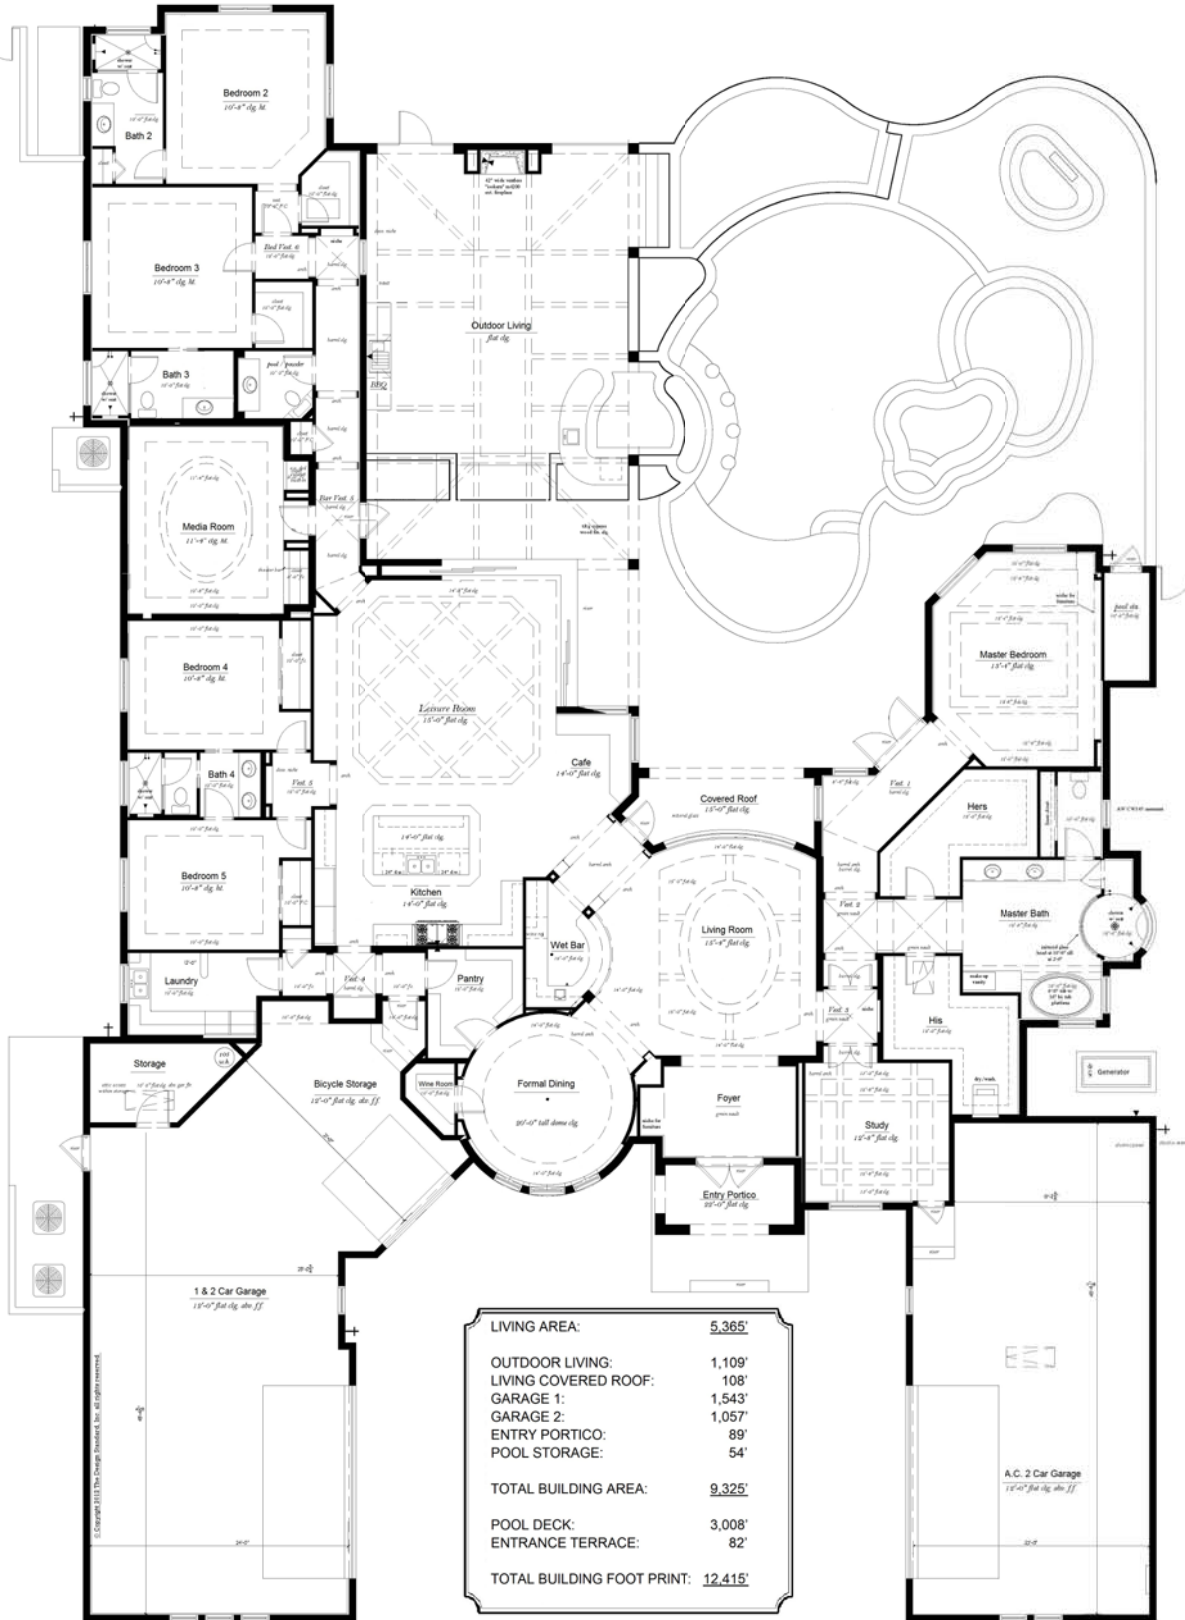

16044 Trebbio Way Floor Plan

	The Rosenthal House 16044 TREBBIO WAY, NAPLES, FL 34108 L.C.1.19, "IL TRILIBBIO" MEDIANERA PARCEL 10/A AT "MEDITERRA"		The Design Standard Exotic Home Design®	
	16044 TREBBIO WAY, NAPLES, FL 34108 L.C.1.19, "IL TRILIBBIO" MEDIANERA PARCEL 10/A AT "MEDITERRA"			

The information including but not limited to types of ceilings, placement of closets, doors, appliances; any sizes or living space such as room dimensions, square footage calculations, etc. is believed to be accurate but is not warranted or guaranteed. The actual floor plan may differ from what is represented here. This information should be independently verified before any person enters into a transaction based upon it. David William Austin, PA shall not be liable for any information contained herein.