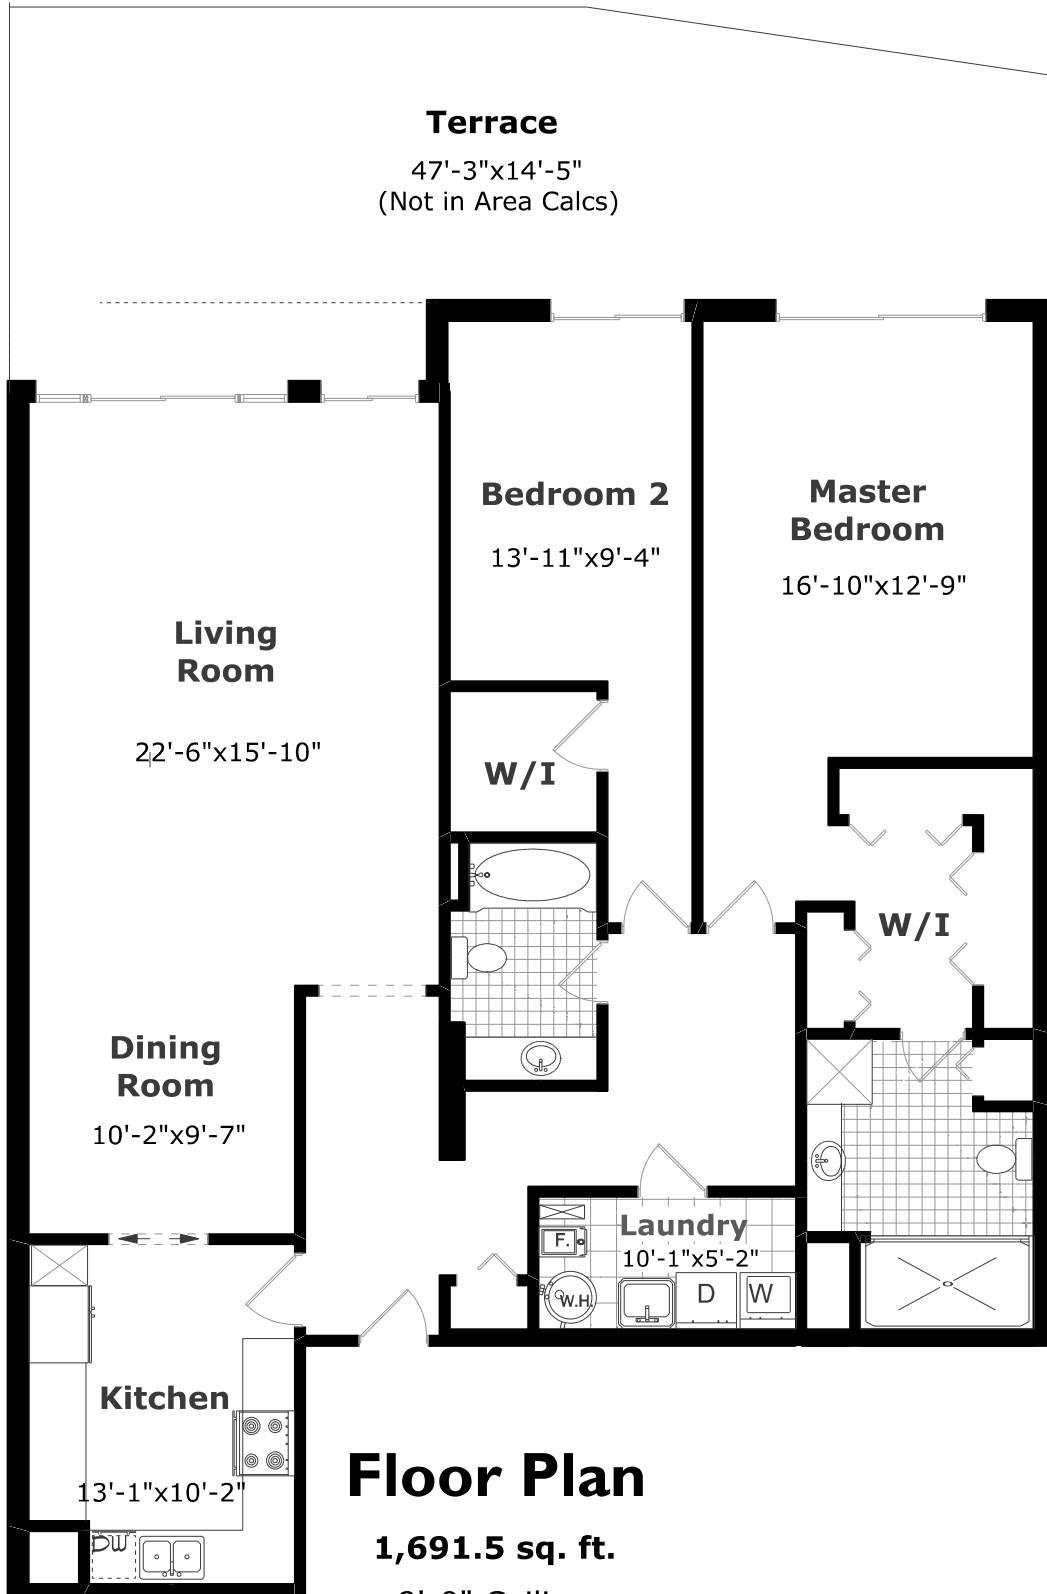

100 Lakeshore Rd E. #102

Scale (ft)

Scale (M)

March 2018

905-901-2345 measures.ca