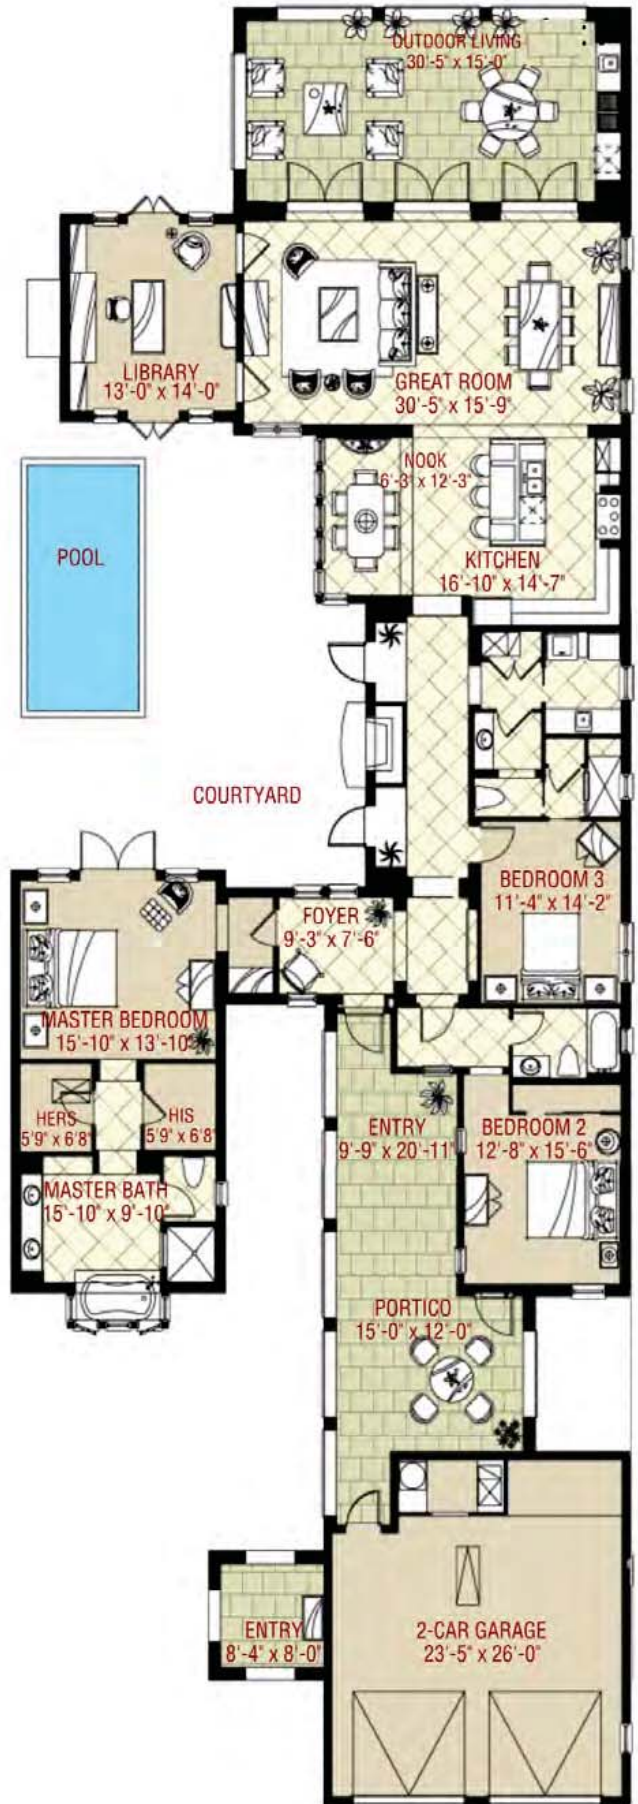

LONDON BAY HOMES

LUCARNO @ MEDITERRA

PROPERTY OVERVIEW:

16631 CORTONA LANE | NAPLES, FL

Bedrooms:	3 + Den
Bathrooms:	3
Living Area:	2,825
Total Area:	4,251
Garage:	2 Car
Architect:	Scheurer Architects
Builder:	London Bay Homes
Year Built:	2005

"The information including but not limited to, any sizes or living space such as room dimensions, square footage calculations, etc. are believed to be accurate but is not warranted or guaranteed. David William Auston, PA shall not be liable for any information contained herein. This information should be independently verified before any person enters into a transaction based upon it."