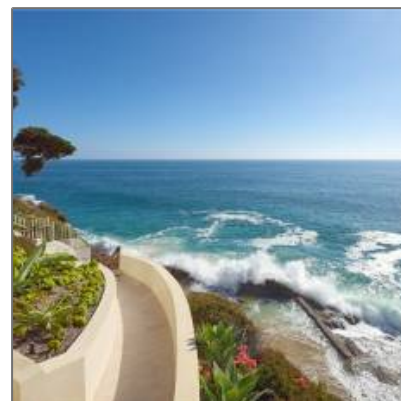

5 Bedrooms Single Family Detached

6,135 Sqft - 58 N La Senda Drive, Laguna Beach,
California, United States

Basic Details

Property Type:	Residential
Listing Type:	For Sale
Listing ID:	826853
Ref ID:	W24VYS
Price:	\$29,950,000
Square Footage:	6,135 Sqft
Lot Area:	0.39 Sqft
MLS:	NP20115863