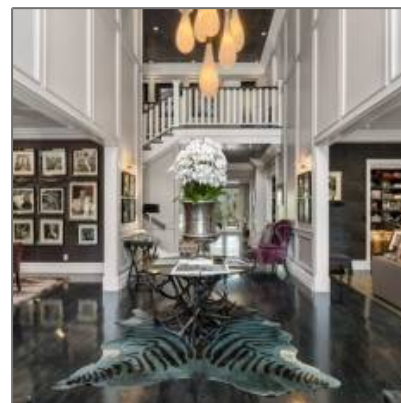

7 Bedrooms Single Family Detached

11,878 Sqft - 789 Amalfi Dr, Pacific Palisades,
California, United States

Basic Details

Property Type:	Residential
Listing Type:	For Sale
Listing ID:	759675
Ref ID:	EMXRR4
Price:	\$17,900,000
Square Footage:	11,878 Sqft
MLS:	20629160