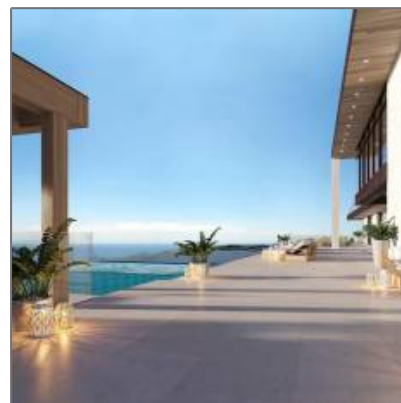

5 Bedrooms Single Family Detached

14,622 Sqft - 3093 Sweetwater Mesa Road,
Malibu, California, United States

Basic Details

Property Type:	Residential
Listing Type:	For Sale
Listing ID:	509686
Ref ID:	E4BZST
Price:	\$39,500,000
Square Footage:	14,622 Sqft
Lot Area:	39.22 Sqft
MLS:	19501830